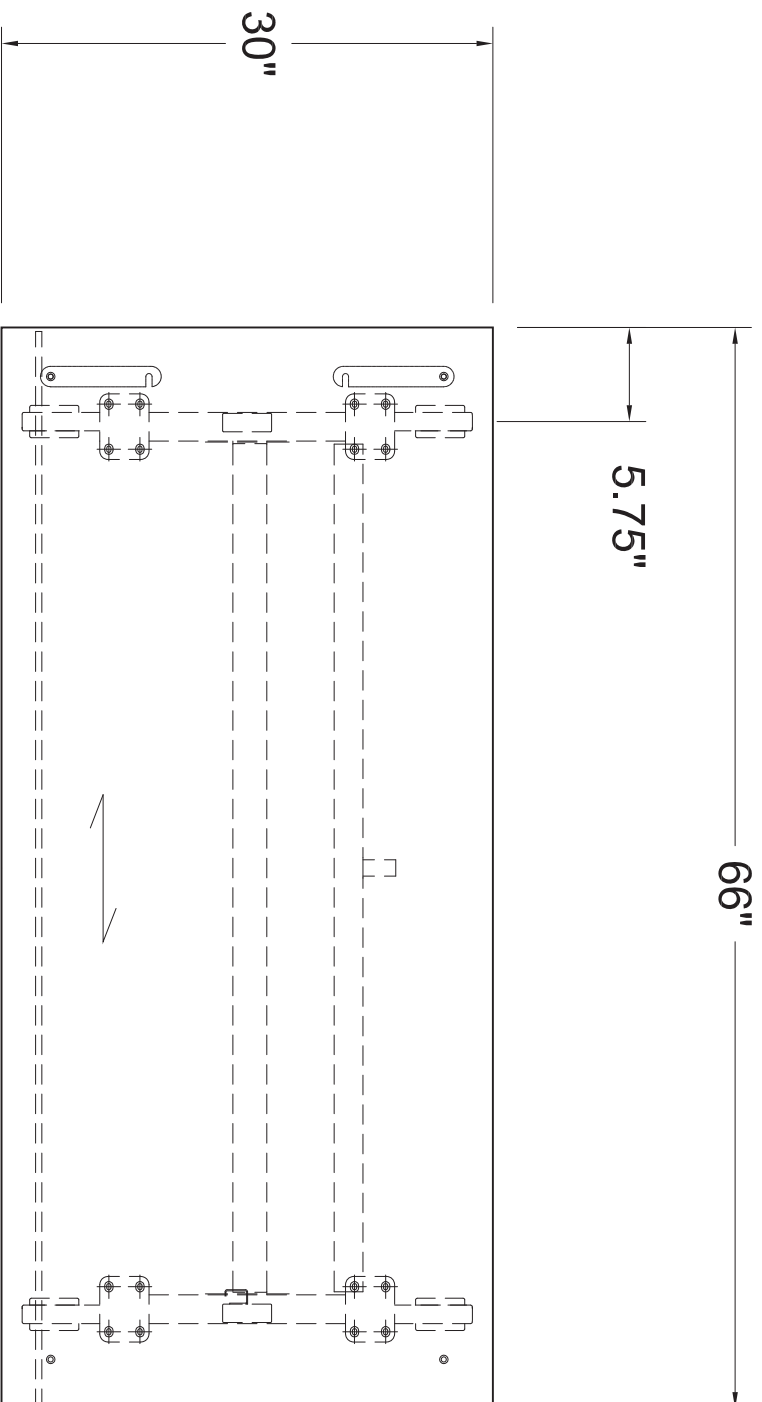

PLAN VIEW

66" x 30" METRONOME FLIP TOP TABLE

THIS DRAWING IS CONFIDENTIAL AND PROPRIETARY. NO PART OF THIS DRAWING MAY BE COPIED, DISCLOSED TO ANY THIRD PARTY OR USED FOR ANY PURPOSE WITHOUT THE EXPRESS WRITTEN AUTHORIZATION OF NIENKAMPER FURNITURE & ACCESSORIES